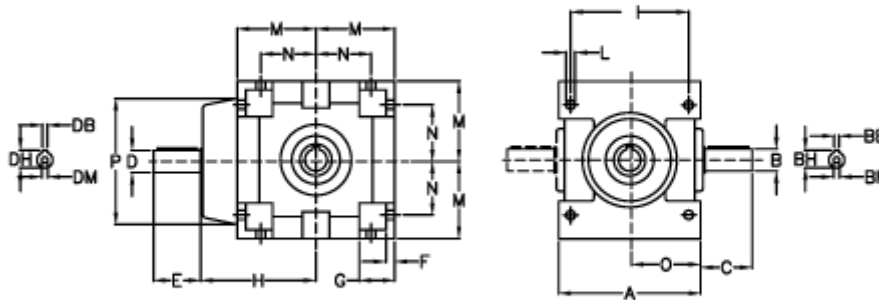

Data Sheet

Article number: 2944124002300

Description: Bevel gear RAN 24DC i=2

Measures

| | | | | | |
|---------|--------|----------------------|-------------|-------------|--------|
| A | = 150 | Description = RAN 24 | E i>=2 = 40 | O | = 75 |
| BB H7 | = 8 | D h6 i=1 = 24 | F = 10 | P f7 | = 120 |
| BH | = 27.0 | D h6 i>=2 = 19 | G = 45 | Weight (kg) | = 12.0 |
| B h6 | = 24 | DH i=1 = 27.0 | H = 116 | | |
| BM | = M8 | DH i>=2 = 21.5 | I = 125 | | |
| C | = 50 | DM i=1 = M8 | L = 9.0 | | |
| DB i=1 | = 8 | DM i>=2 = M6 | M = 80 | | |
| DB i>=2 | = 6 | E i=1 = 50 | N = 50 | | |